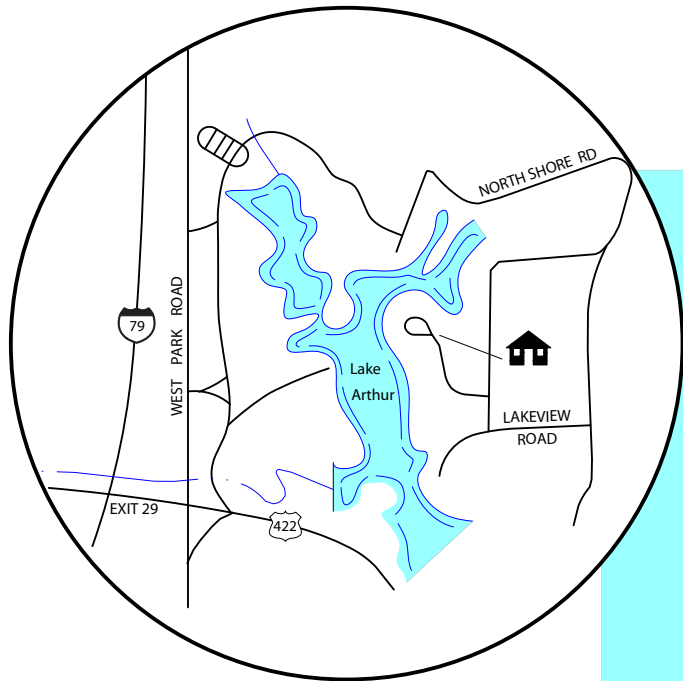

MORaine STATE PARK

Cabin Colony

Location Map

LEGEND

- Modern Cabin - All Cabins Sleep 6
- Public Phone
- Playground
- Recycling/Trash

SERVICE ROAD
TO LAKEVIEW
DAY USE AREA