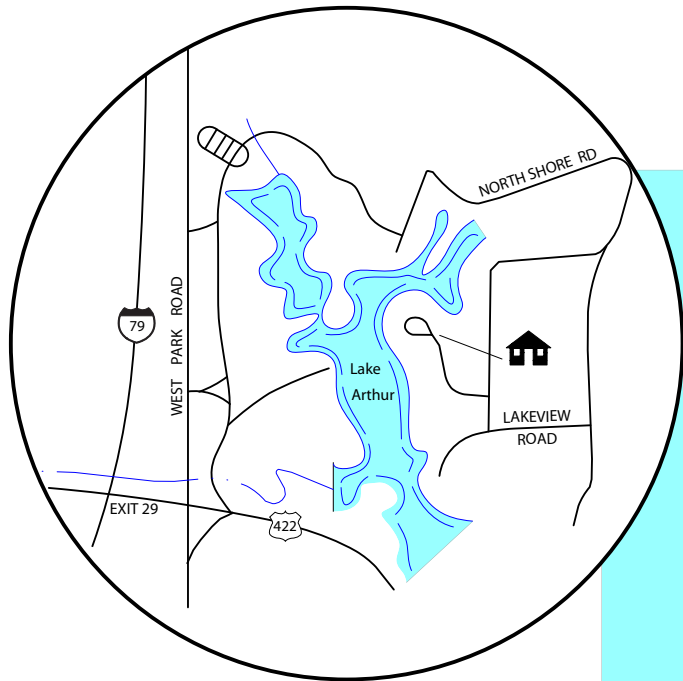

MORaine STATE PARK

Cabin Colony

Location Map

LEGEND

-  Modern Cabin - All Cabins Sleep 6
-  Public Phone
-  Playground
-  Recycling/Trash

SERVICE ROAD
TO LAKEVIEW
DAY USE AREA