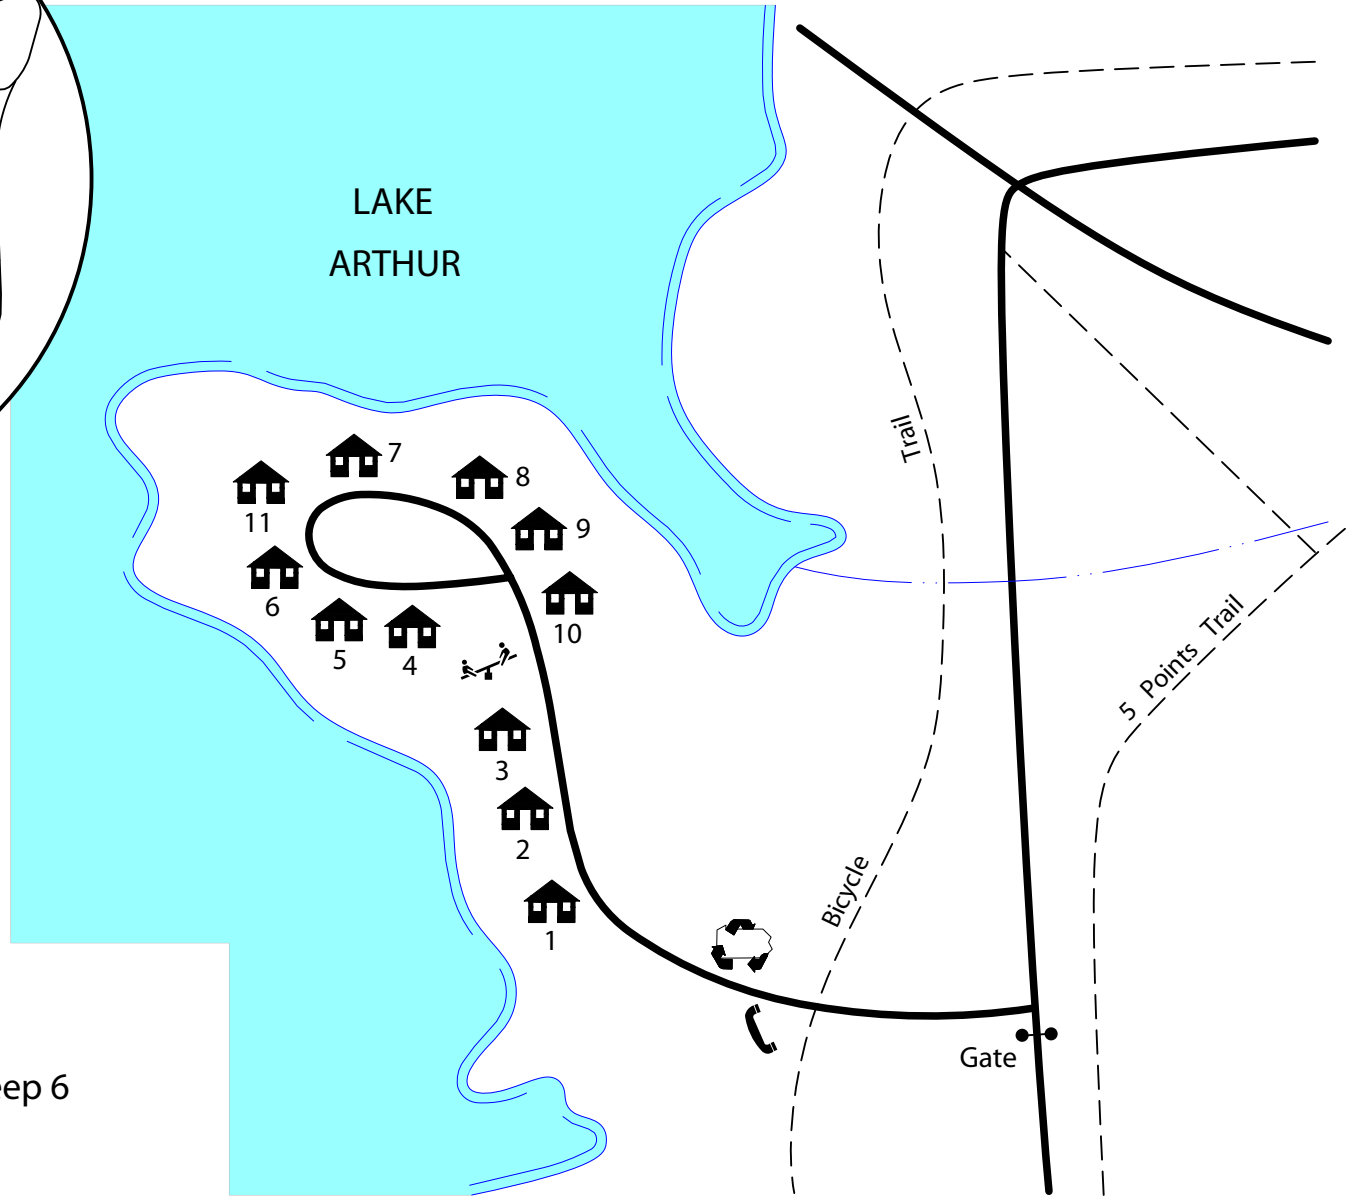

MORaine STATE PARK

Cabin Colony

Location Map

LEGEND

- Modern Cabin - All Cabins Sleep 6
- Public Phone
- Playground
- Recycling/Trash

SERVICE ROAD
TO LAKEVIEW
DAY USE AREA