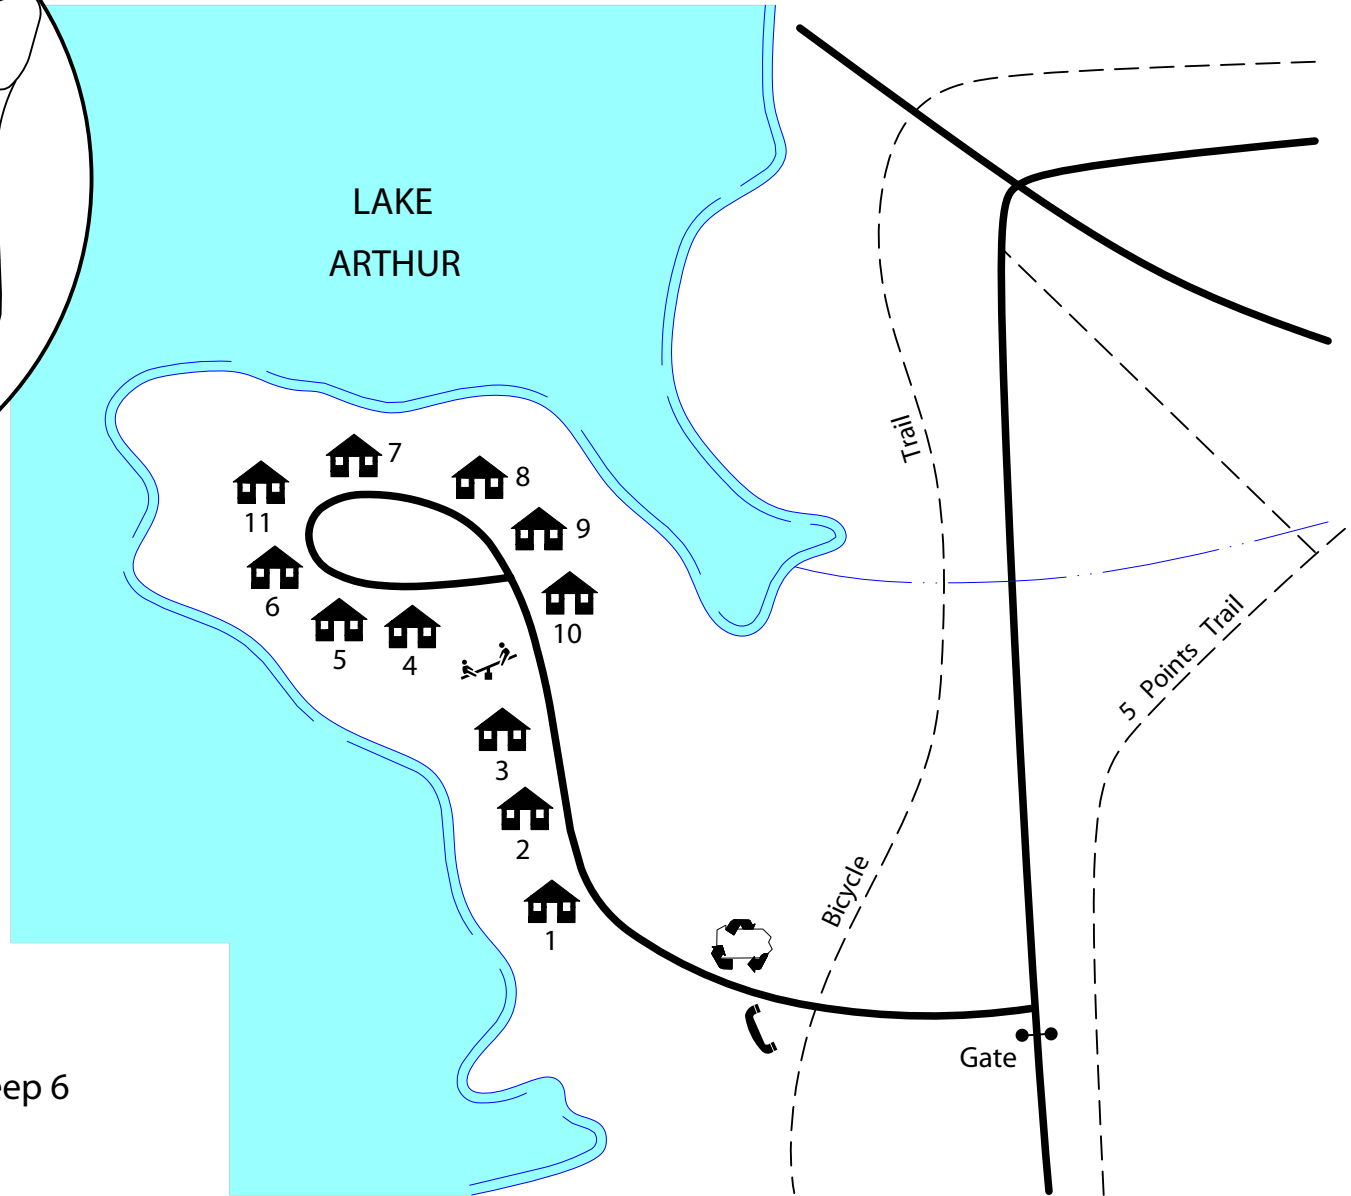

MORaine STATE PARK

Cabin Colony

Location Map

LEGEND

-  Modern Cabin - All Cabins Sleep 6
-  Public Phone
-  Playground
-  Recycling/Trash

SERVICE ROAD
TO LAKEVIEW
DAY USE AREA