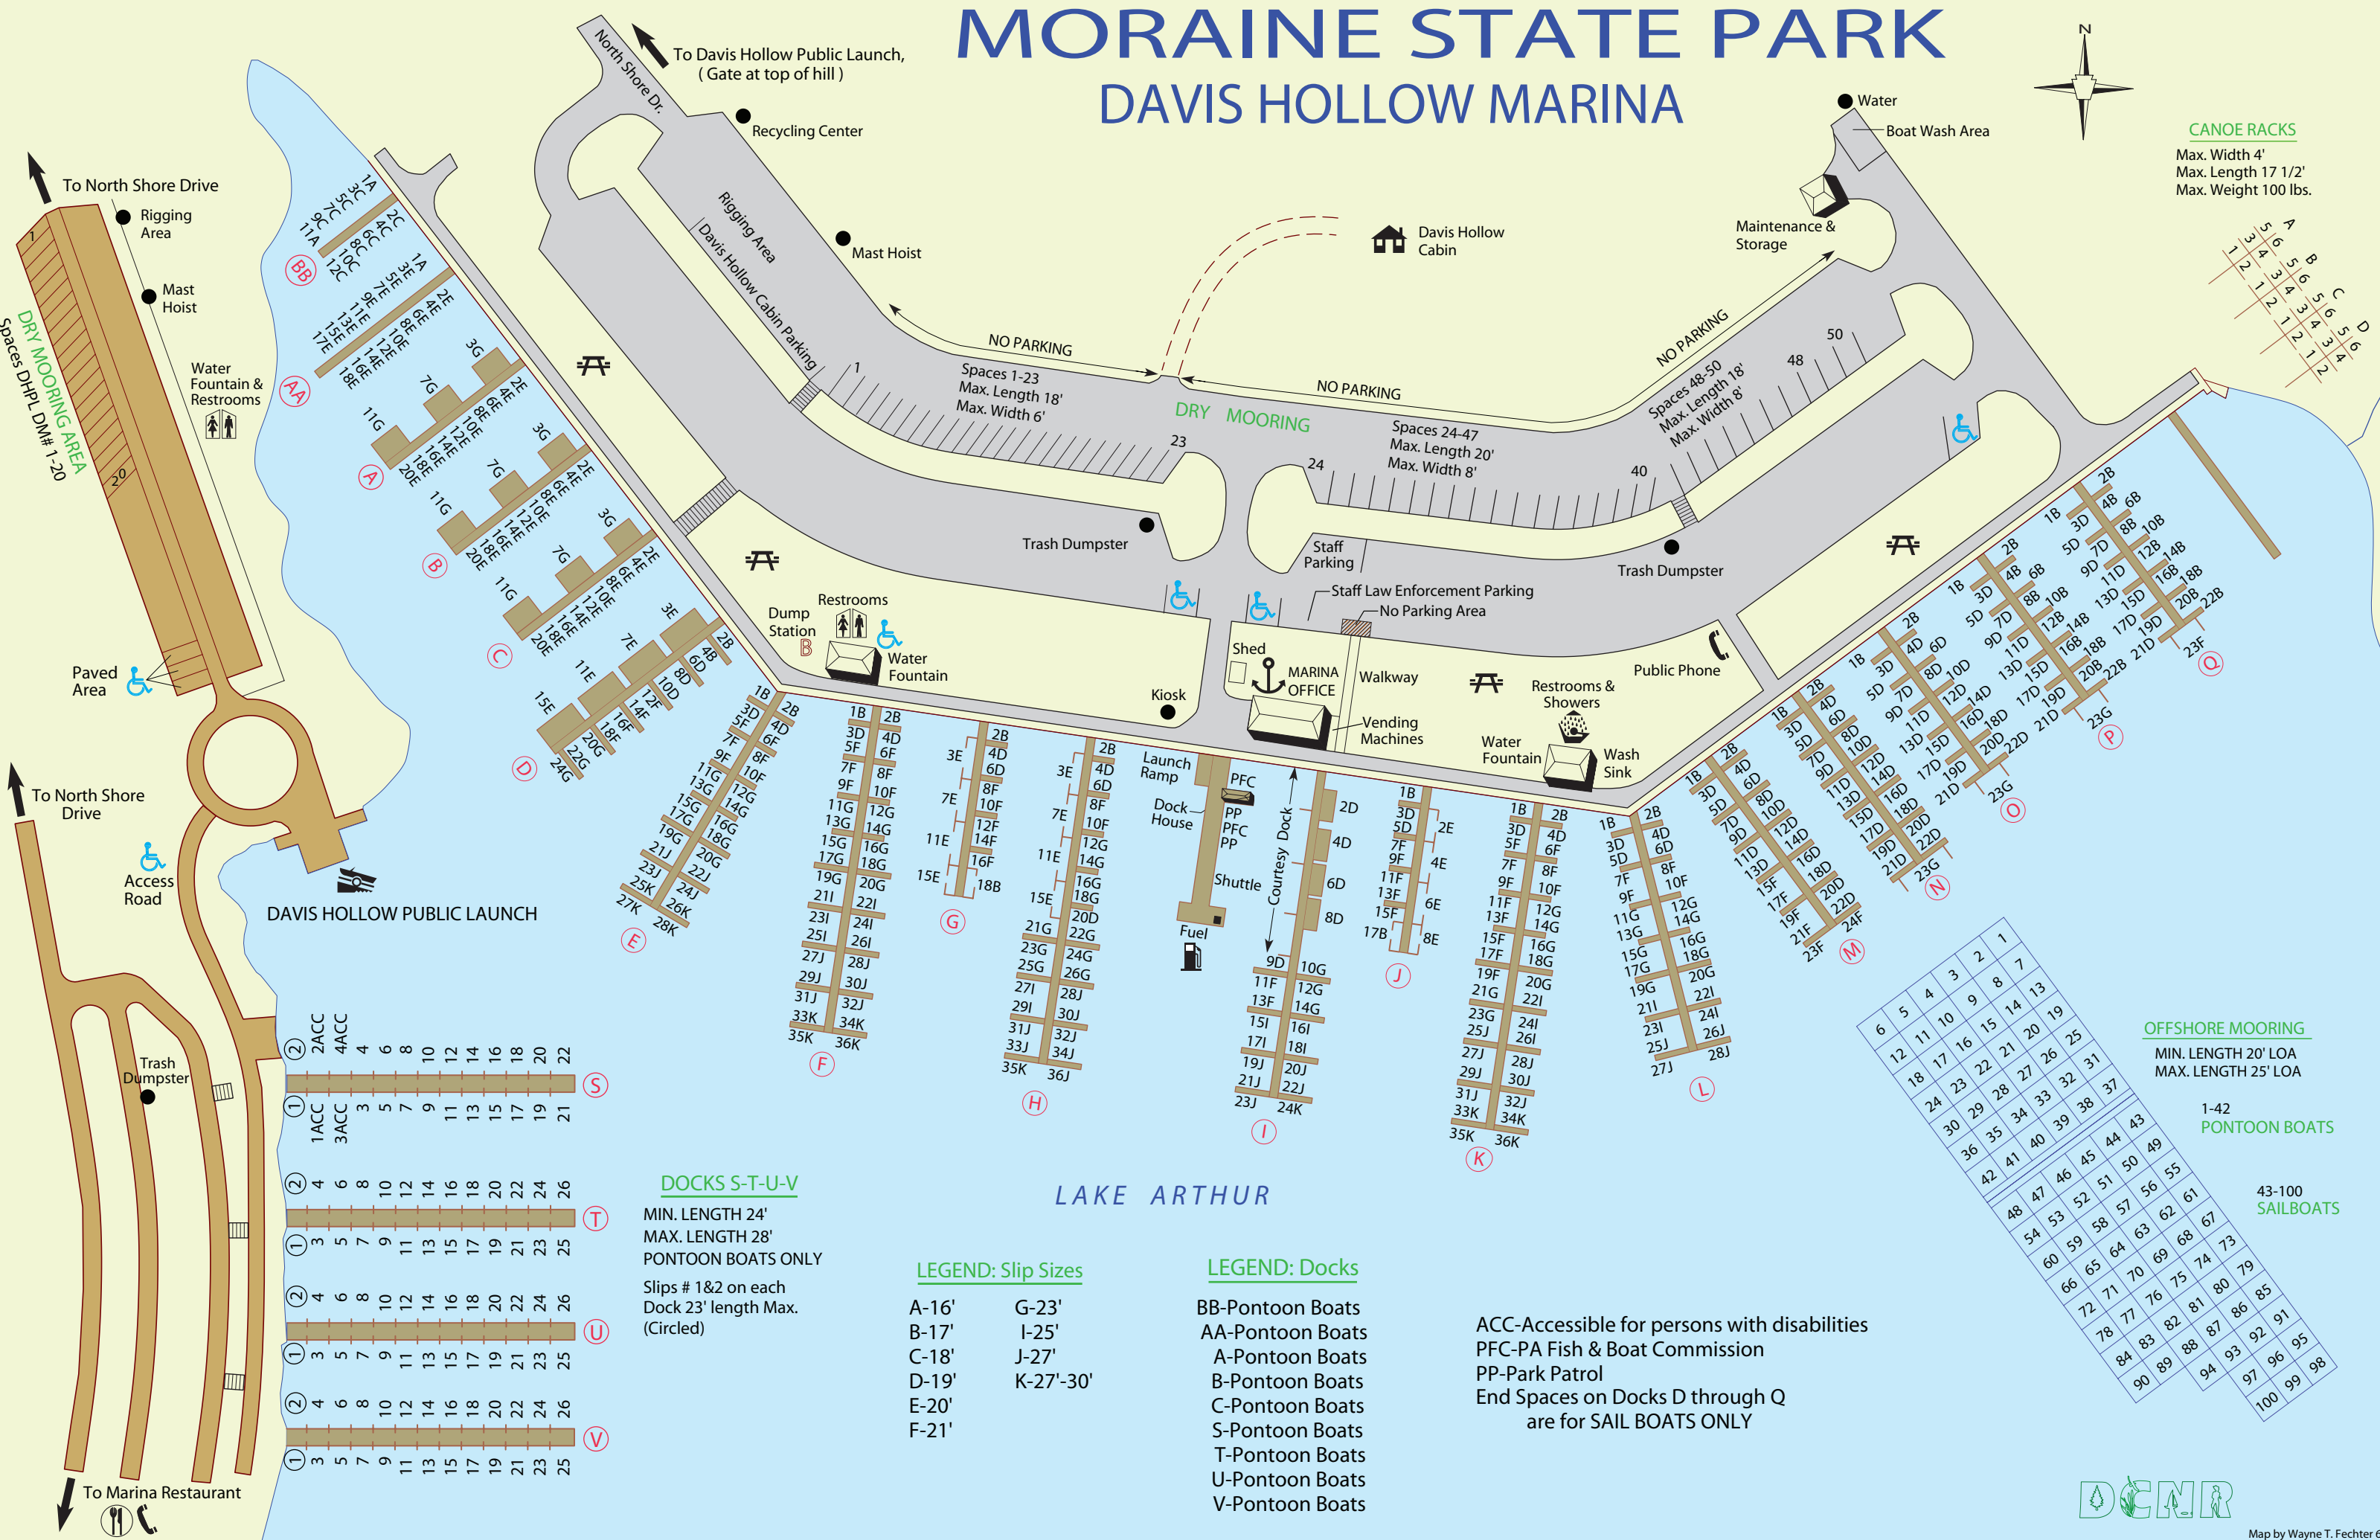

# MORaine STATE PARK

## DAVIS HOLLOW MARINA

**CANOE RACKS**  
 Max. Width 4'  
 Max. Length 17 1/2'  
 Max. Weight 100 lbs.

**LEGEND: Slip Sizes**

A-16'	G-23'
B-17'	I-25'
C-18'	J-27'
D-19'	K-27'-30'
E-20'	
F-21'	

**LEGEND: Docks**

- BB-Pontoon Boats
- AA-Pontoon Boats
- A-Pontoon Boats
- B-Pontoon Boats
- C-Pontoon Boats
- S-Pontoon Boats
- T-Pontoon Boats
- U-Pontoon Boats
- V-Pontoon Boats

ACC-Accessible for persons with disabilities  
 PFC-PA Fish & Boat Commission  
 PP-Park Patrol  
 End Spaces on Docks D through Q are for SAIL BOATS ONLY