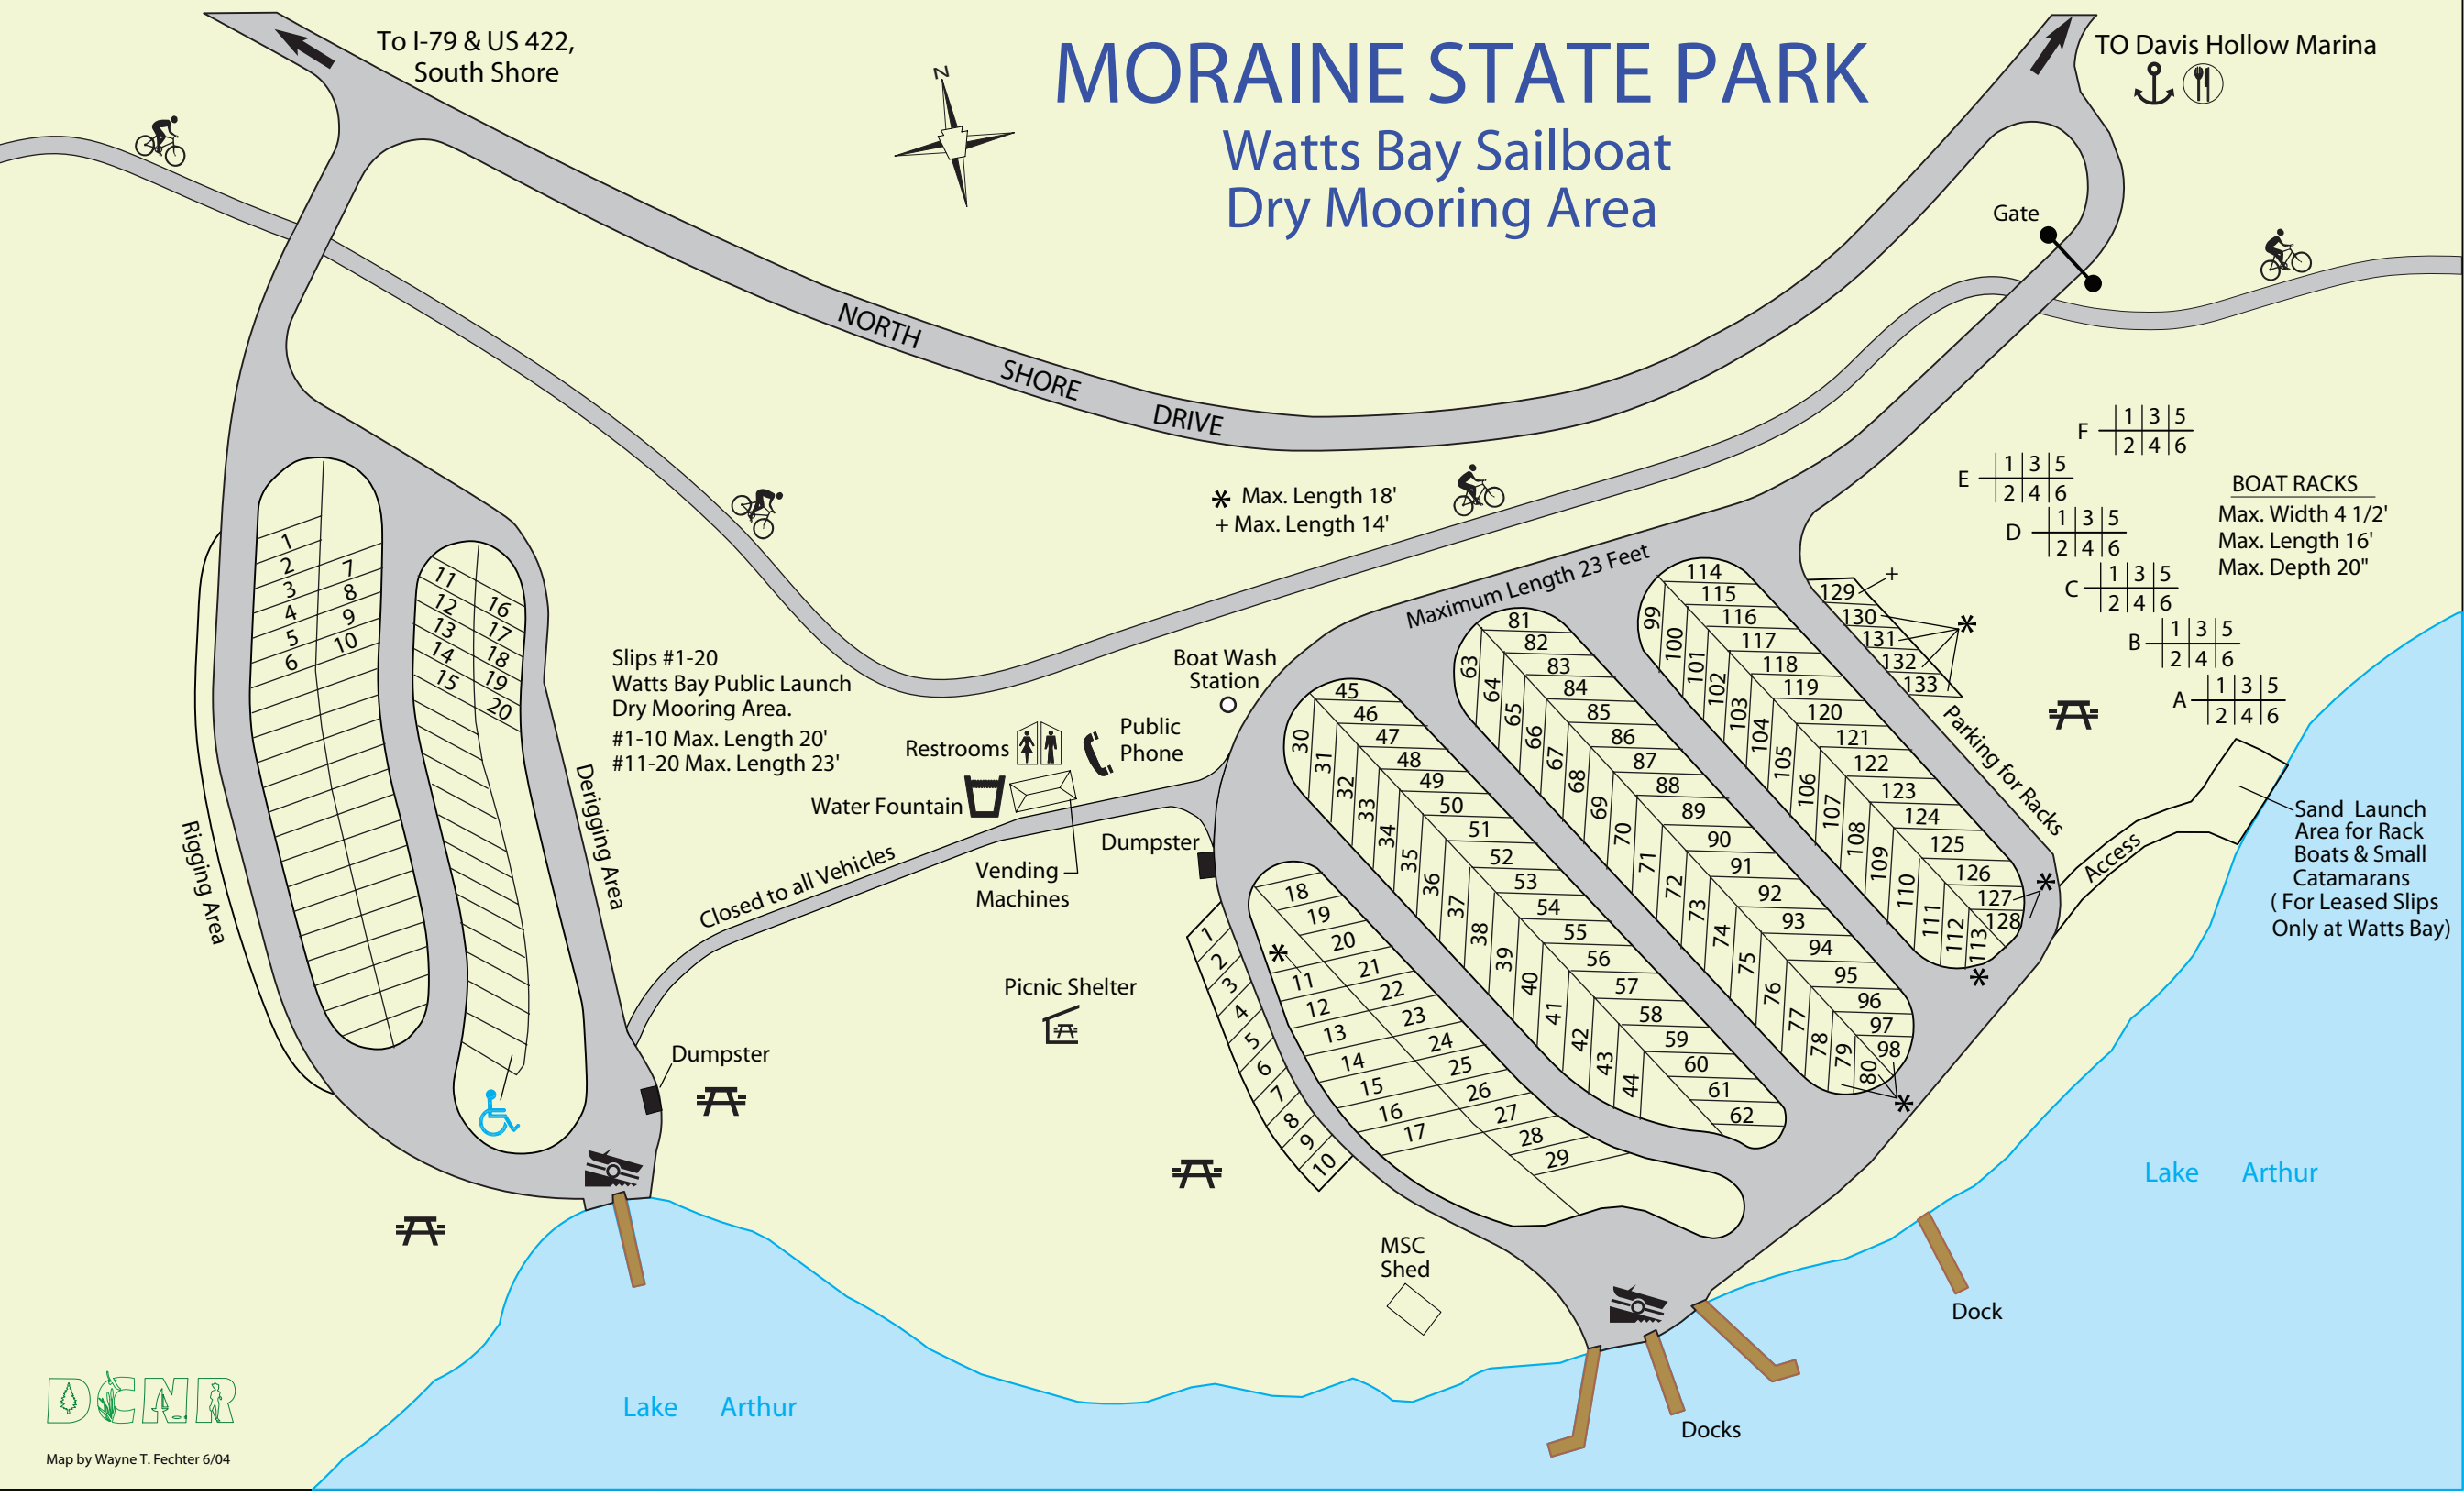

MORaine STATE PARK

Watts Bay Sailboat Dry Mooring Area

To I-79 & US 422,
South Shore

TO Davis Hollow Marina

Slips #1-20
Watts Bay Public Launch
Dry Mooring Area.
#1-10 Max. Length 20'
#11-20 Max. Length 23'

* Max. Length 18'
+ Max. Length 14'

Maximum Length 23 Feet

BOAT RACKS
Max. Width 4 1/2'
Max. Length 16'
Max. Depth 20"